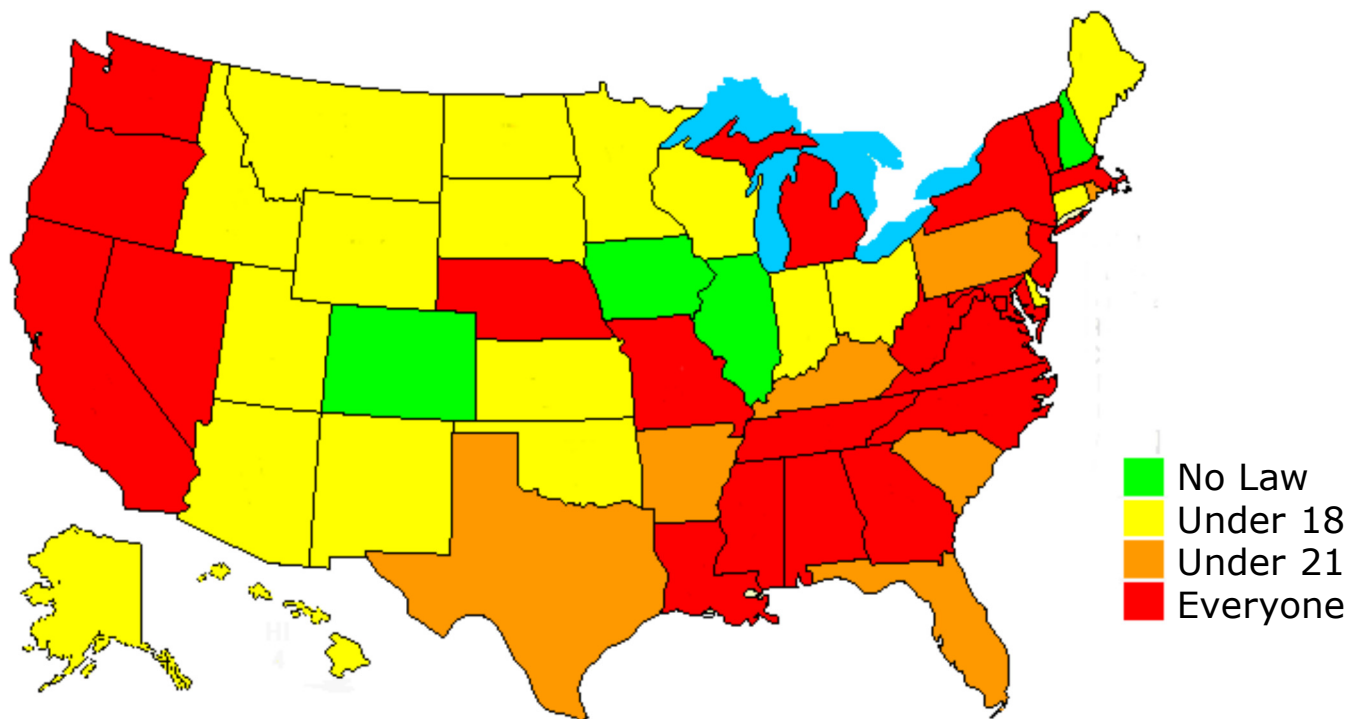

# State Motorcycle Riding Laws

## Helmet Laws by State

State	Helmet required	Daytime Headlights	Eye Protection	Radar / Kids / Earphones	Yearly Inspections	Lane* Sharing	Blood Alcohol		Max Speed	
							Over 21	Under 21	Rural	Urban
Alabama	Yes					Yes	.08	.02	70	70
Alaska	18	Required	Required		Random	Yes	.08	.00	65	55
Arizona	18		Required		Yes	Yes	.08	.08	75	55
Arkansas	21	Required	Required		Random		.08	.02	70	55
California	Yes	Required		1 Ear Only	Random	Yes*	.08	.01	70	65
Colorado	18		Required		Random	Yes	.08	.02	75	65
Connecticut	18	Required	Required		Random	Yes	.08	.02	65	55

\* - Two motorcycles in a single lane.

In California Only, lane splitting is legal. Motorcycles may drive between cars, but not on shoulders. In California, Delaware, and South Carolina you may drive a 3-wheeler with a car license. Everywhere else requires a motorcycle license.